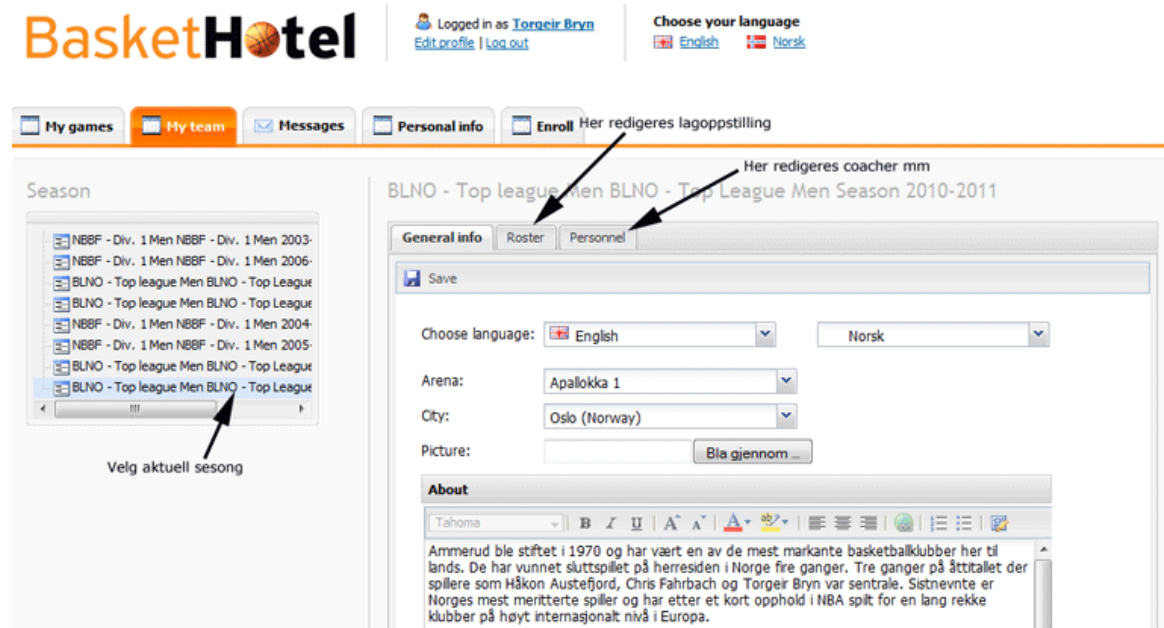

Mitt lag

For endringer av spiller- og coachinformasjon med mere klikk på fanen Mine lag/My teams. Det er her dere legger inn info som spillerne på laget, posisjon, høyde osv. Klikk på Roster/Lagoppstilling for å legge til eller endre informasjon.